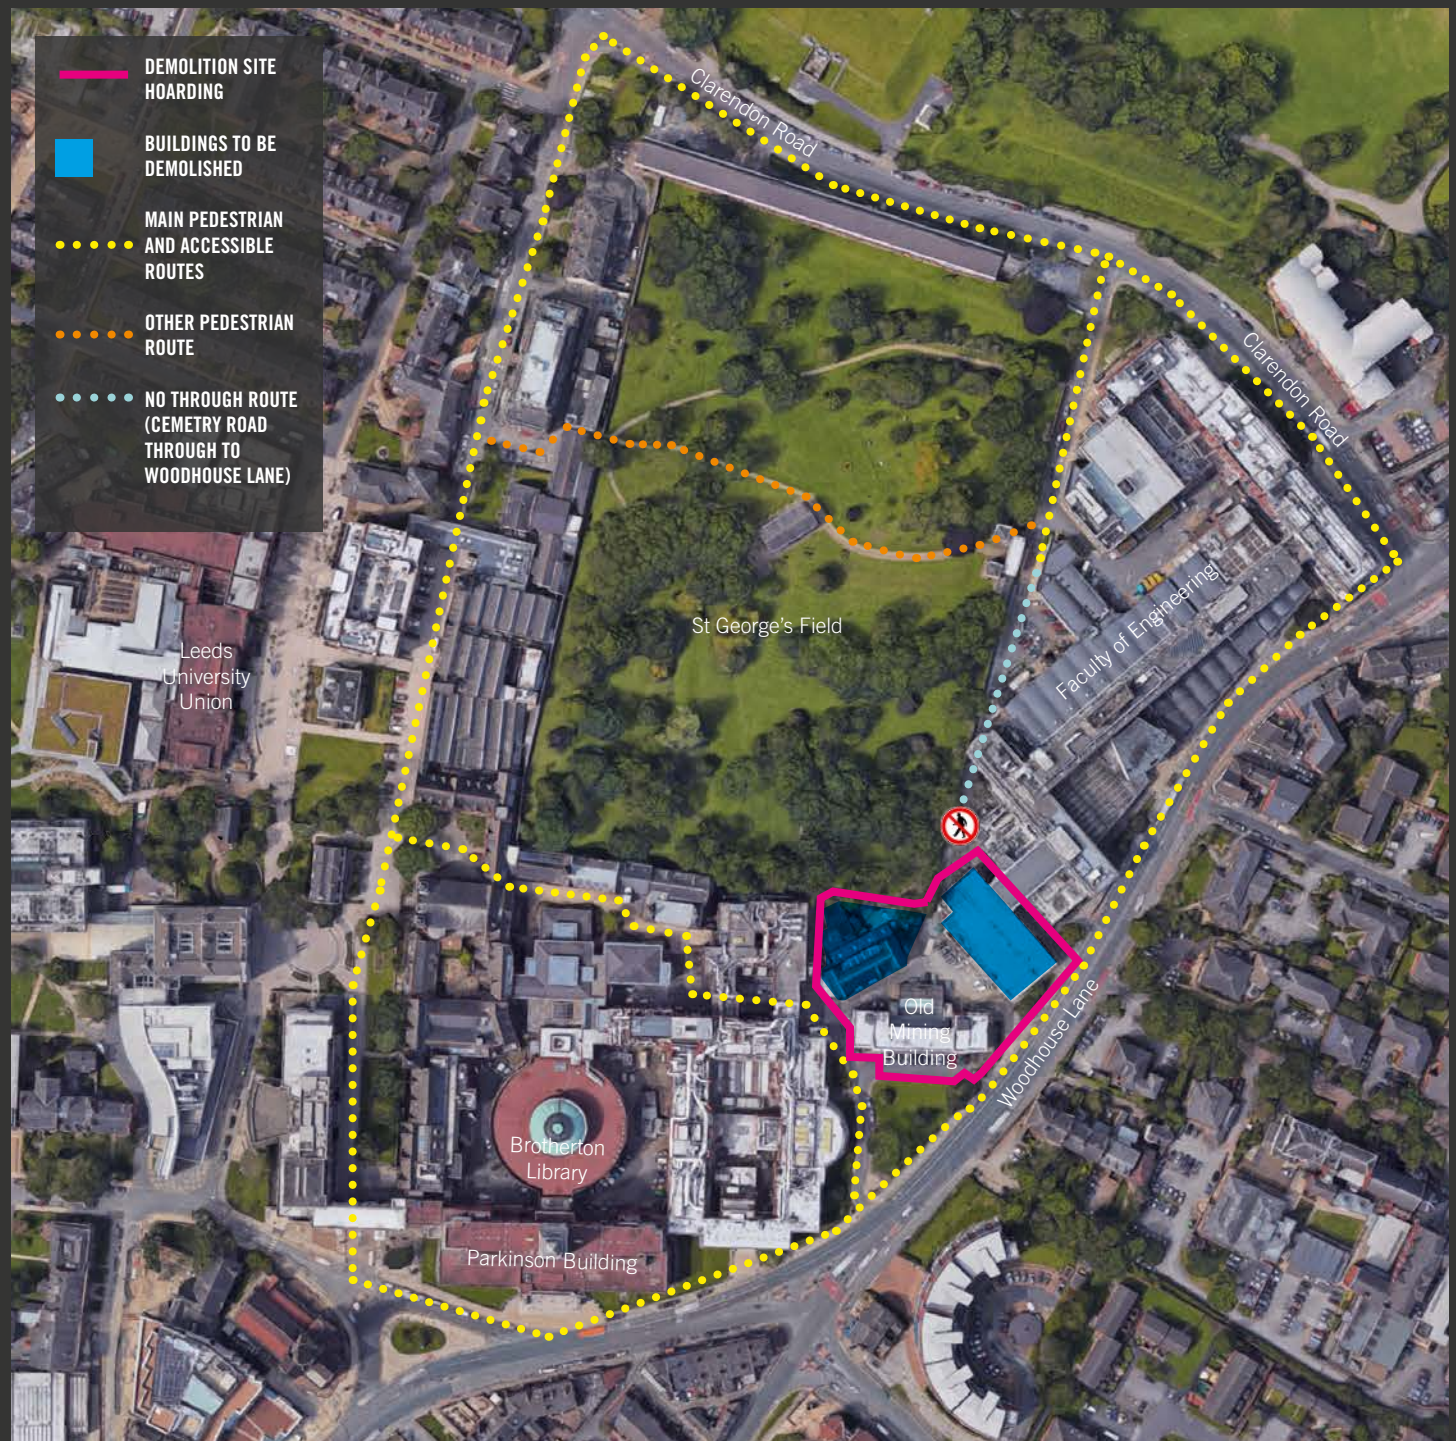

WORK COMMENCES ON 20 MARCH 2017

Creating an integrated campus for Engineering and Physical Sciences

PLAN YOUR WALKING ROUTE!

Find out more at campusdevelopments.leeds.ac.uk  @UoLCampusDev  UoLCampusDevelopment
Feedback to us at campusdevelopments.leeds.ac.uk

IT'S ALL PART
OF OUR CAMPUS
MASTERPLAN

UNIVERSITY OF LEEDS